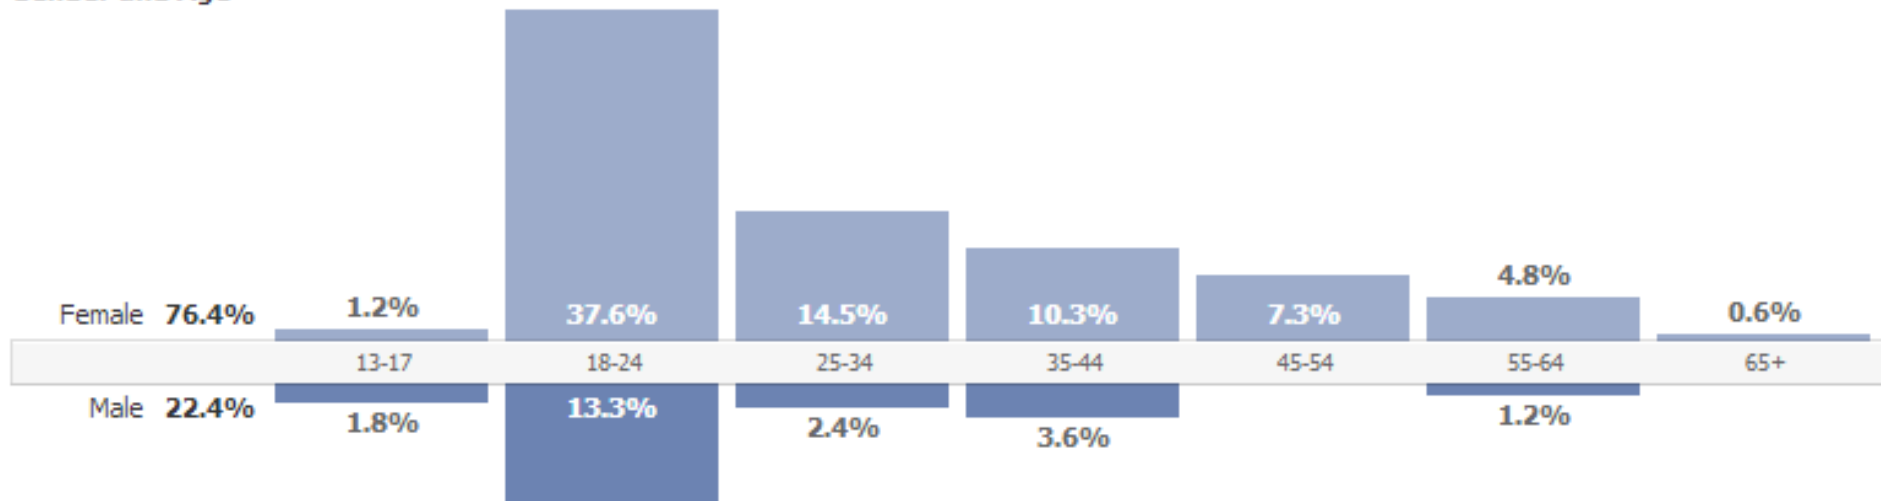

# Talking About Mizzou Cares

- When people “talk about” Mizzou Cares, the campaign gains followers.
  - Talking About is the “unique number of people who created a story about our page.”

# Likes

The number of “likes” shows the health of the page. A steady number of likes with few unlikes is ideal.

- 180 “likes”

Gender and Age?