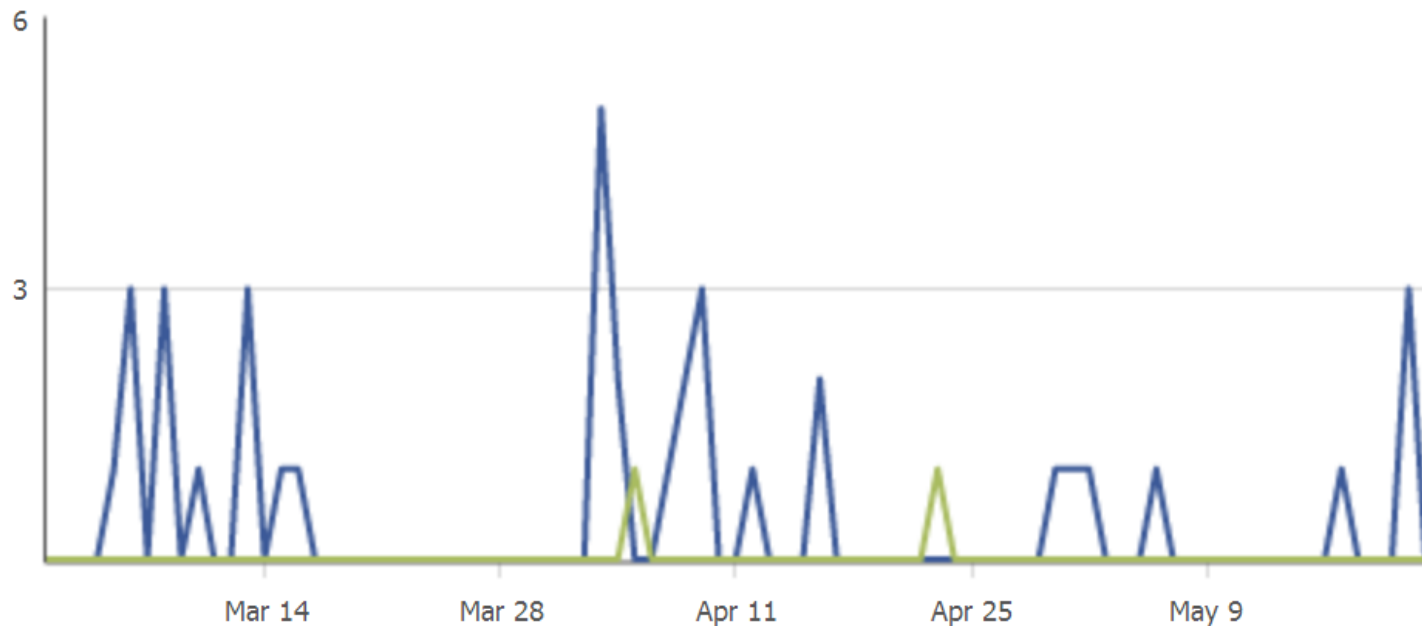

Unlikes

- Mizzou Cares has experienced a very low number of unlikes.

- 2 unlikes

☒ New Likes? ☒ Unlikes?